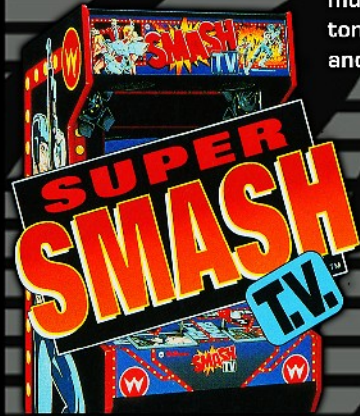

There was a time when the only way you could experience the explosive, arcade action of **SMASH TV** was to play it in the arcades. The was then...

**SMASH TV** for your Super NES is now! Get ready for the *real* arcade game as you blast mutant cyborgs, pulverize club wielding mechanoids and blow tactical assault tanks to smithereens. Win cars and toasters-

but first destroy the metal munching twin cobras, 30 tons of angry Mutoid Man and more. After all, this is the TV game show with the ultimate in prizes.

Tune into **SMASH TV** - and bring the *smashing* arcade action home!

- 1&2 player simultaneous action!
- More enemies!
- More weapons!

Relentless Onslaught!

Scarface Massacre!

Total Carnage!

M.C. Mayhem!

Cobra Extermination!

Big Prizes

SUPER NINTENDO ENTERTAINMENT SYSTEM